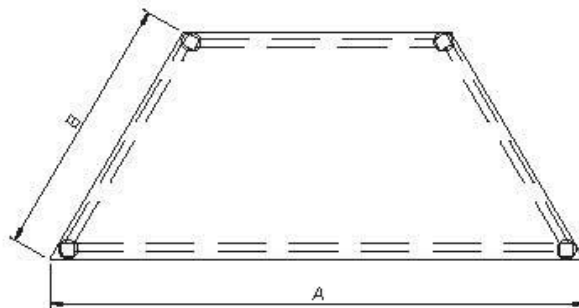

TUBO TONDO - ROUND TUBE

SEIPO®

Kreative
COLLECTION

PRONTO
COLLECTION

CERTIFIED
MANAGEMENT SYSTEMS

UNI EN ISO 9001:2015
UNI EN ISO 14001:2015
UNI ISO 45001:2018

DIMENSIONI - DIMENSIONS

Tavolo 3500

Lunghezza traversi A - B
Length of cross members A - B
80
100
120
140
160
180
200

Tavolo 3700

Lunghezza traversi A Length of cross members A	Lunghezza traversi B Length of cross members B
120	80
140	80
160	80
180	80
200	80