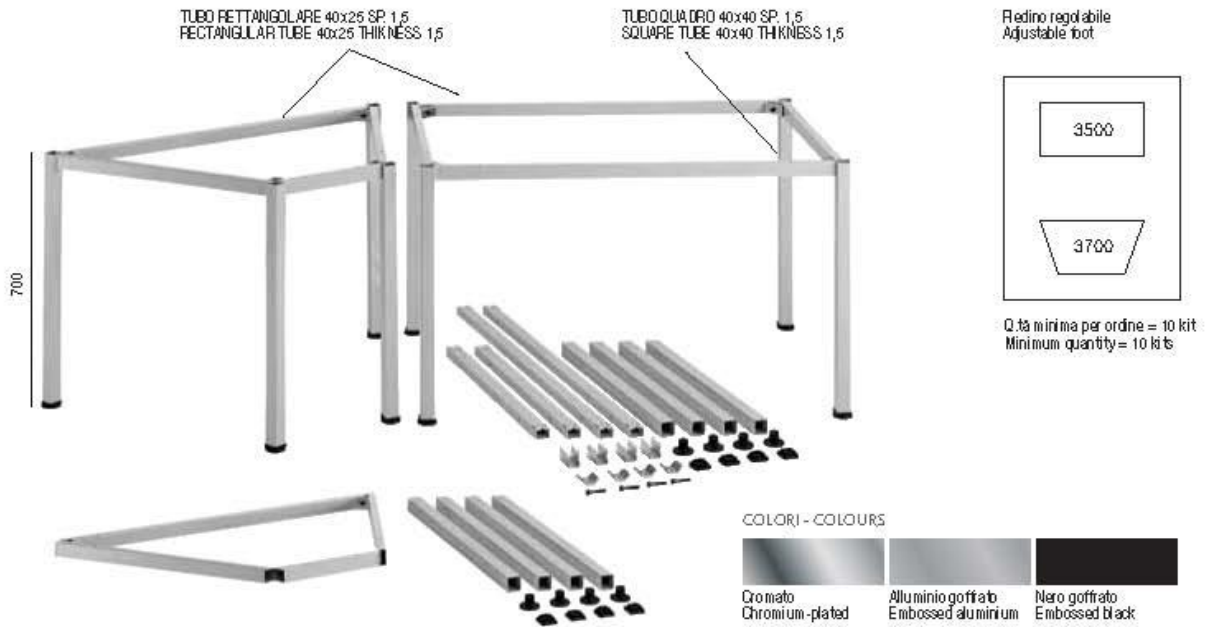

TUBO TONDO - ROUND TUBE

SEIPO®

Kreative
COLLECTION

PRONTO
COLLECTION

CERTIFIED
MANAGEMENT SYSTEMS

UNI EN ISO 9001:2015
UNI EN ISO 14001:2015
UNI ISO 45001:2018

DIMENSIONI - DIMENSIONS

Tavolo 3500

Lunghezza traversi A - B
Length of cross members A - B
80
100
120
140
160
180
200

Tavolo 3700

Lunghezza traversi A Length of cross members A	Lunghezza traversi B Length of cross members B
120	80
140	80
160	80
180	80
200	80