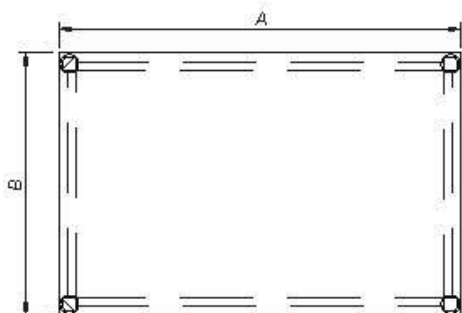

TUBO TONDO - ROUND TUBE

SEIPO®

Kreative
COLLECTION

PRONTO
COLLECTION

CERTIFIED
MANAGEMENT SYSTEMS

UNI EN ISO 9001:2015
UNI EN ISO 14001:2015
UNI ISO 45001:2018

DIMENSIONI - DIMENSIONS

Tavolo 3500

Lunghezza traversi A - B
Length of cross members A - B
80
100
120
140
160
180
200

Tavolo 3700

Lunghezza traversi A Length of cross members A	Lunghezza traversi B Length of cross members B
120	80
140	80
160	80
180	80
200	80