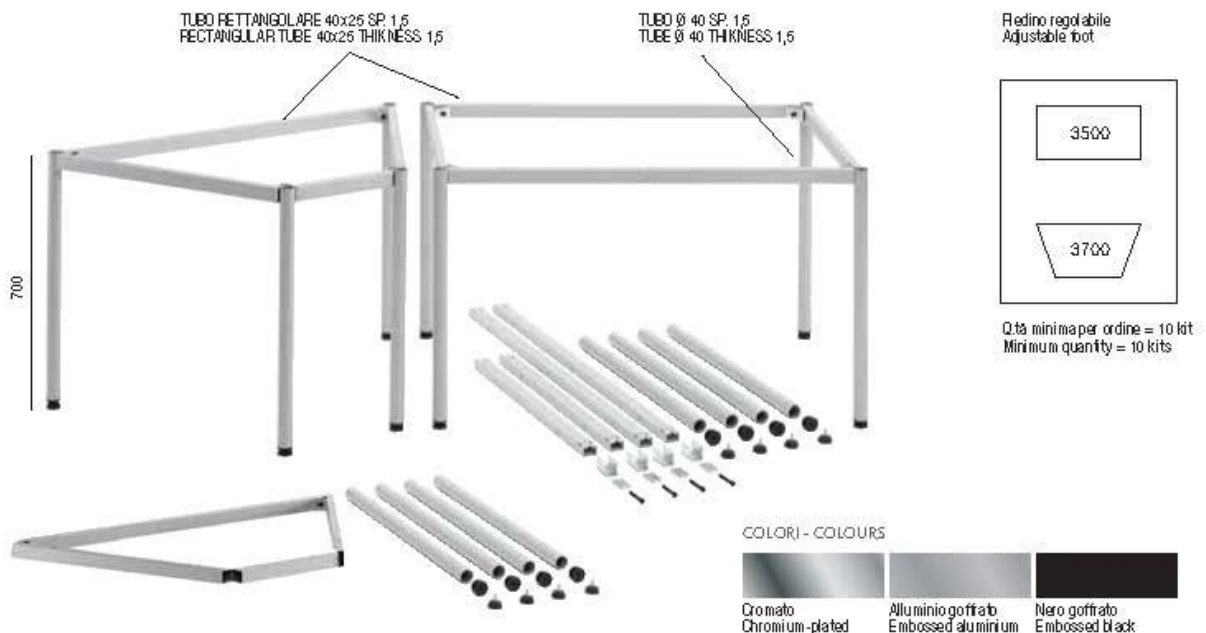

TUBO TONDO - ROUND TUBE

SEIPO®

Kreative
COLLECTION

PRONTO
COLLECTION

CERTIFIED
MANAGEMENT SYSTEMS

UNI EN ISO 9001:2015
UNI EN ISO 14001:2015
UNI ISO 45001:2018

DIMENSIONI - DIMENSIONS

Tavolo 3500

Lunghezza traversi A - B
Length of cross members A - B
80
100
120
140
160
180
200

Tavolo 3700

Lunghezza traversi A Length of cross members A	Lunghezza traversi B Length of cross members B
120	80
140	80
160	80
180	80
200	80