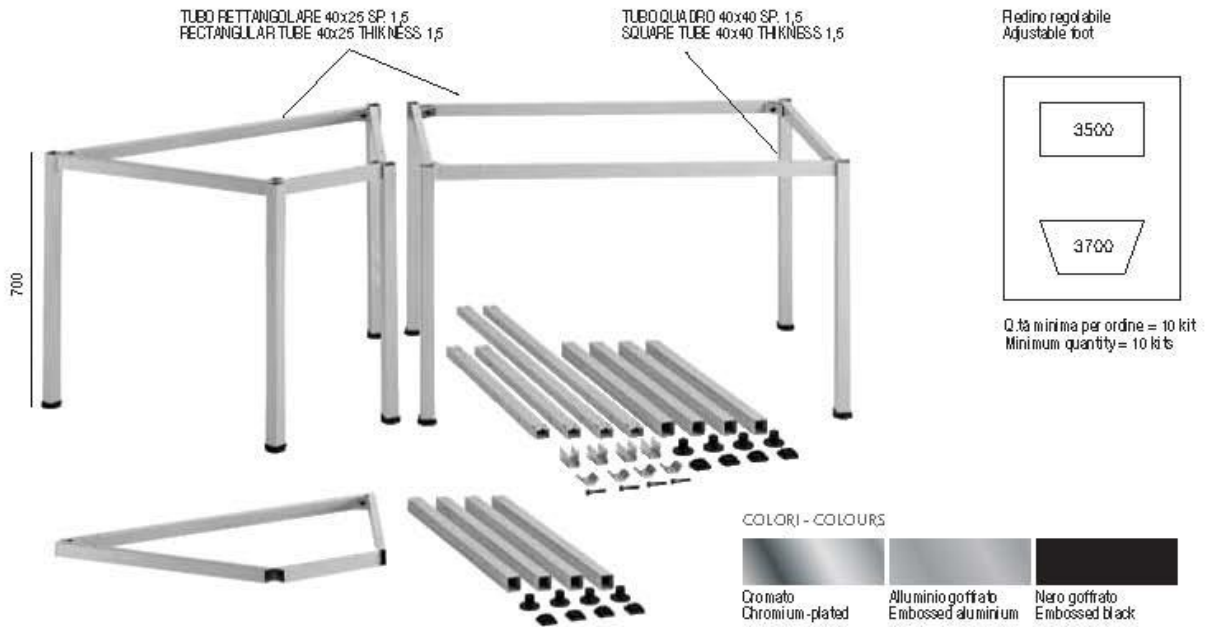

TUBO TONDO - ROUND TUBE

SEIPO®

Kreative
COLLECTION

PRONTO
COLLECTION

CERTIFIED
MANAGEMENT SYSTEMS

UNI EN ISO 9001:2015
UNI EN ISO 14001:2015
UNI ISO 45001:2018

DIMENSIONI - DIMENSIONS

Tavolo 3500

Lunghezza traversi A - B
Length of cross members A - B
80
100
120
140
160
180
200

Tavolo 3700

Lunghezza traversi A Length of cross members A	Lunghezza traversi B Length of cross members B
120	80
140	80
160	80
180	80
200	80