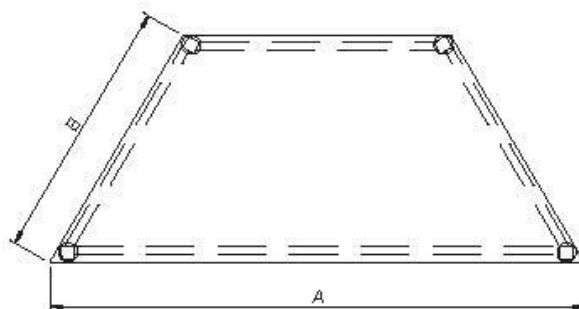

TUBO TONDO - ROUND TUBE

SEIPO®

Kreative
COLLECTION

PRONTO
COLLECTION

CERTIFIED
MANAGEMENT SYSTEMS

UNI EN ISO 9001:2015
UNI EN ISO 14001:2015
UNI ISO 45001:2018

DIMENSIONI - DIMENSIONS

Tavolo 3500

Lunghezza traversi A - B
Length of cross members A - B
80
100
120
140
160
180
200

Tavolo 3700

Lunghezza traversi A Length of cross members A	Lunghezza traversi B Length of cross members B
120	80
140	80
160	80
180	80
200	80