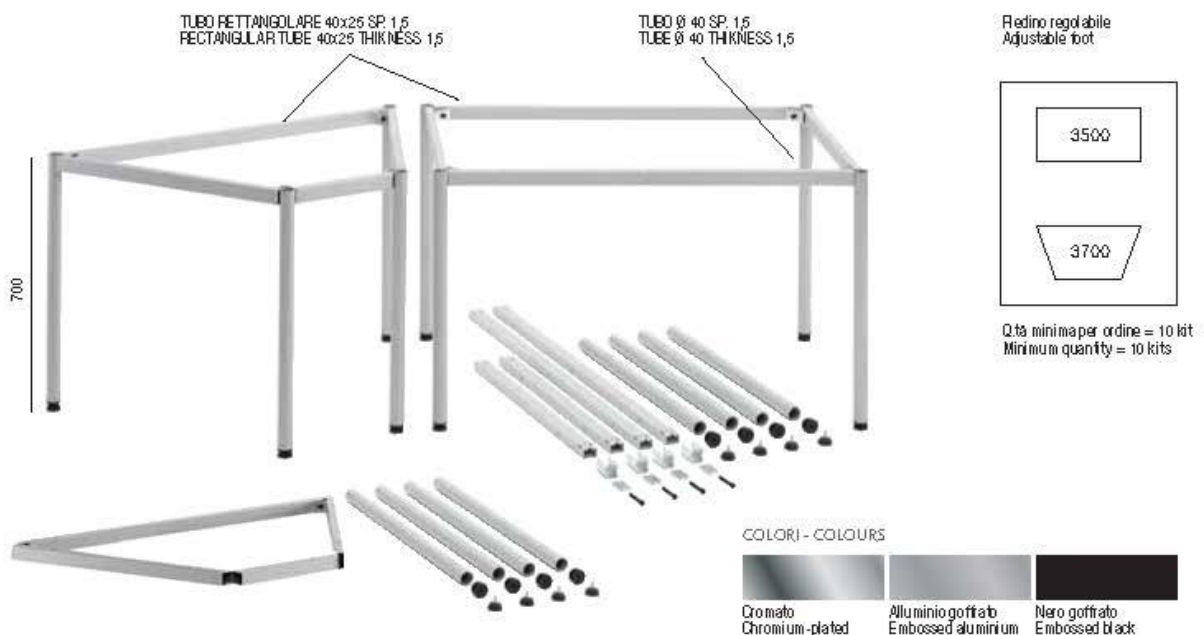

TUBO TONDO - ROUND TUBE

SEIPO®

Kreative
COLLECTION

PRONTO
COLLECTION

CERTIFIED
MANAGEMENT SYSTEMS

UNI EN ISO 9001:2015
UNI EN ISO 14001:2015
UNI ISO 45001:2018

DIMENSIONI - DIMENSIONS

Tavolo 3500

Lunghezza traversi A - B
Length of cross members A - B
80
100
120
140
160
180
200

Tavolo 3700

Lunghezza traversi A Length of cross members A	Lunghezza traversi B Length of cross members B
120	80
140	80
160	80
180	80
200	80